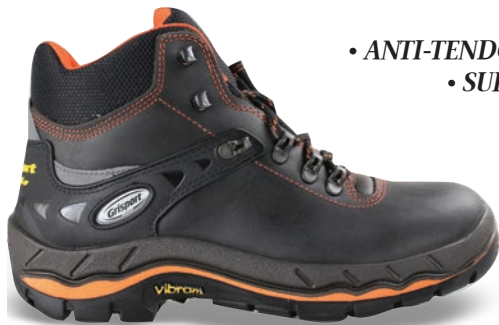

1. ΔΕΡΜΑ Λαδιού
   - VIBRAM ΣΟΛΑ
   - SA SYSTEM
   - ANTI-TENDONITIS RELIEF
   - SUPPORT SYSTEM
2. 700gr

GRI -73148
S3 ME KEVLAR
No 39-48 ελεύθερα
Μαύρο
19005590
ΠΛΤ 97,00